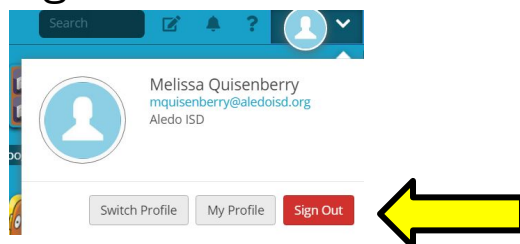

Please see below for updated details on logging into Launchpad.
Aledo ISD Single Sign - on with **Launchpad**

Most AISD digital tools and resources for students can be found in AISD's Single Sign - on platform, Launchpad.

See below for updated details on how students can access at home.

Note: please use student information to login.

Step 1: Visit: <http://launchpad.aledoisd.org>

Step 2: Click on "Network Login"

Step 3: Enter Username and Password

Username: aledo\firstnamelastname **Password:** studentID#

Ex. Username: aledo\johndoe Password: 123456

*This is a slight change from how students access at school.

This is a new screen you will see after clicking "Network Login". Enter your username and password here.

Step 4: Sign out when done using Launchpad.

If you have trouble accessing from home please fill out the Google Form linked below for technical assistance.

<https://tinyurl.com/v8zpd8n>