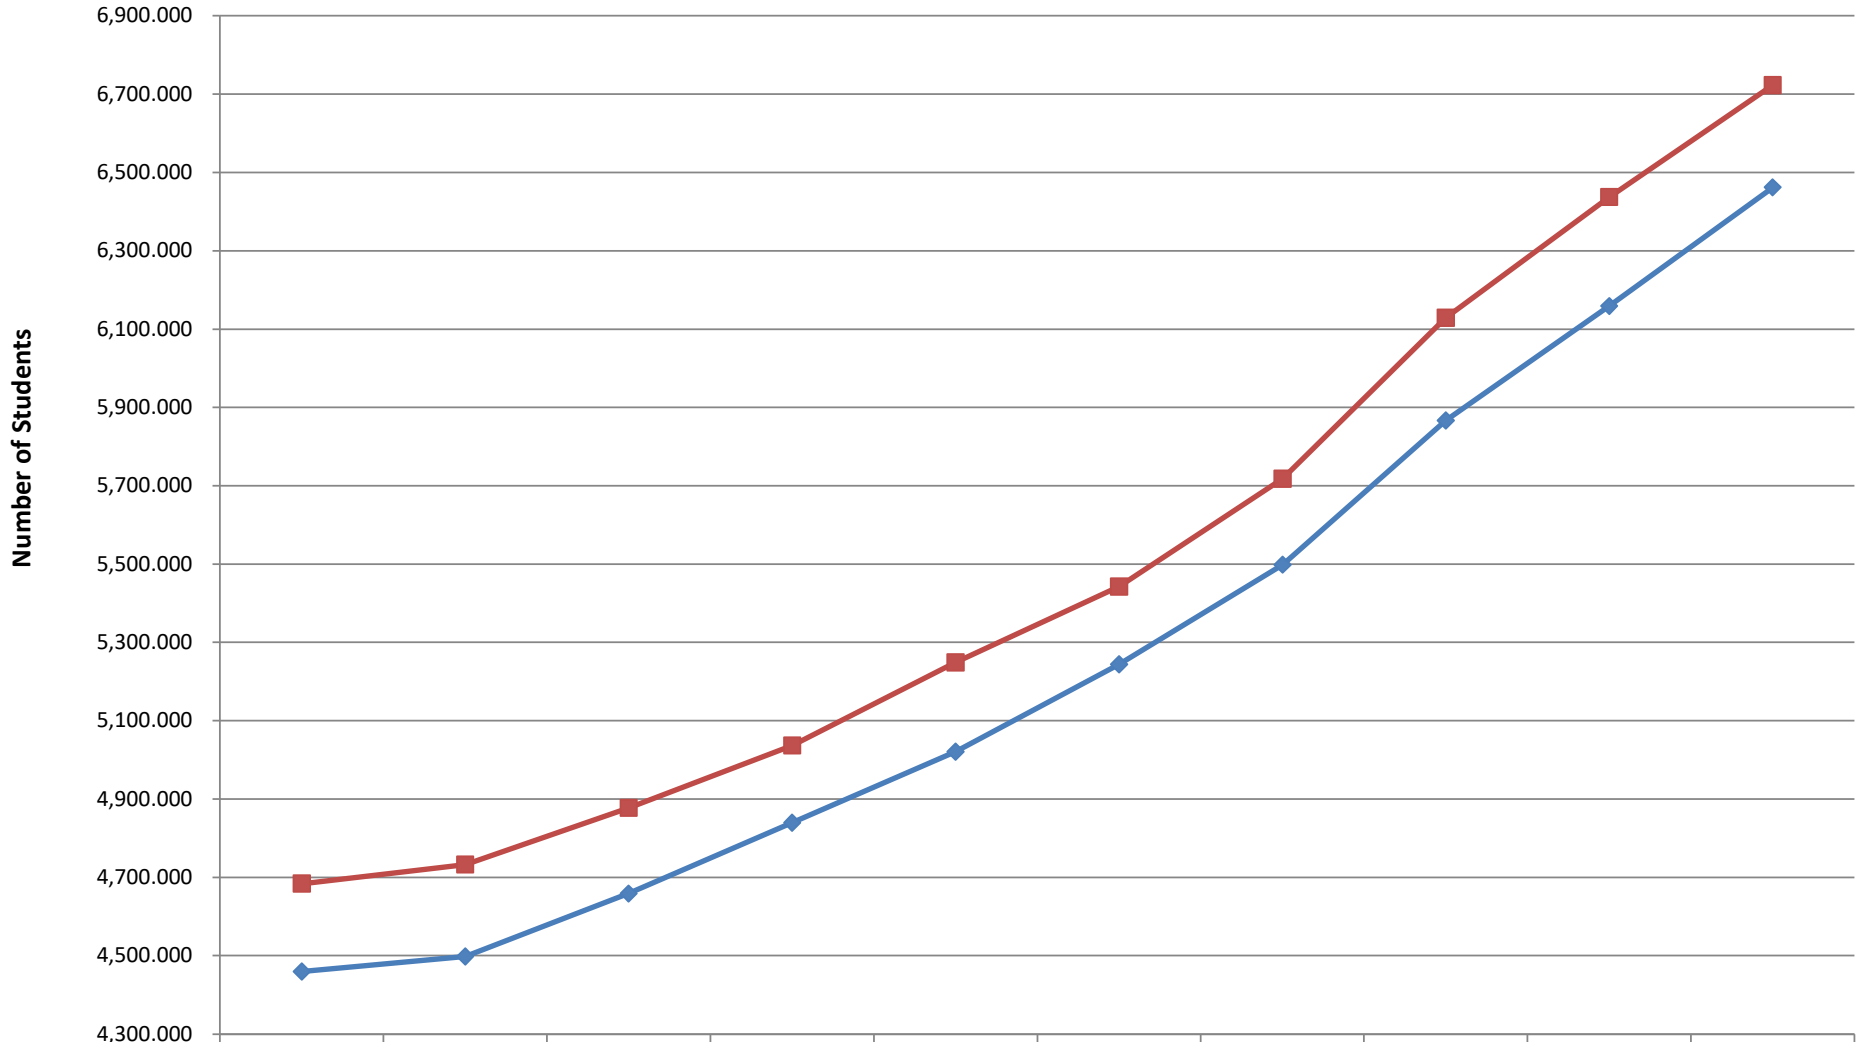

Aledo ISD Student Enrollment and Average Daily Attendance

◆ Average Daily Attendance

■ PEIMS Fall Enrollment

	2011-2012	2012-2013	2013-2014	2014-2015	2015-2016	2016-2017	2017-2018	2018-2019	2019-2020	2020-2021
Average Daily Attendance	4,459.803	4,497.849	4,658.953	4,840.036	5,020.901	5,243.820	5,498.927	5,866.455	6,158.752	6,461.784
PEIMS Fall Enrollment	4,684	4,733	4,878	5,037	5,249	5,443	5,718	6,129	6,437	6,723