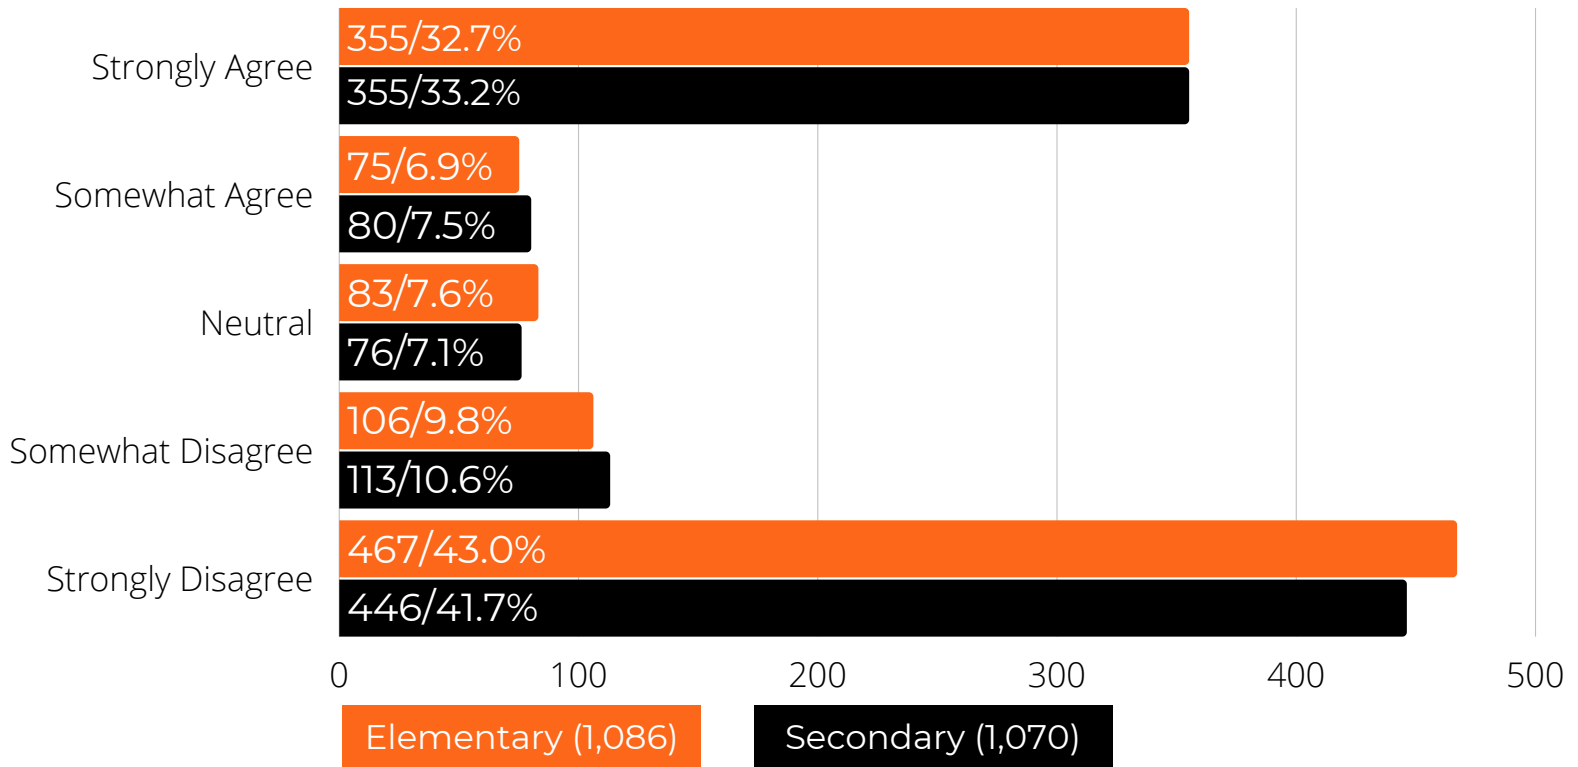

Aledo ISD Face Covering Survey RESULTS

March/April 2021

Question: Do you agree or disagree that Aledo ISD should continue to require face coverings for students/staff inside Aledo ISD buildings for the remainder of the 2020-2021 school year?

Parent Survey Results

Staff Survey Results (381)