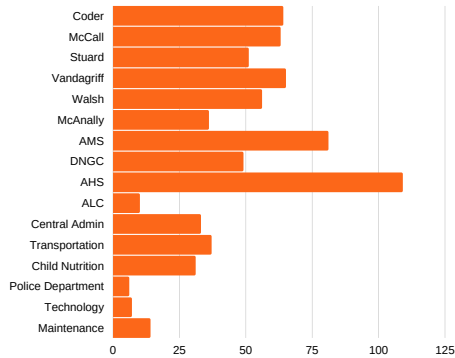

# RETURN TO LEARN STAFF SURVEY

FINAL  
RESULTS

Aledo ISD Return to  
Learn Staff Survey

**83.2%**

Response Rate

Survey Response by  
Campus/Department  
(choose all that apply)

Teachers ONLY: Interested in being  
remote/virtual teacher in your grade  
level/content area?