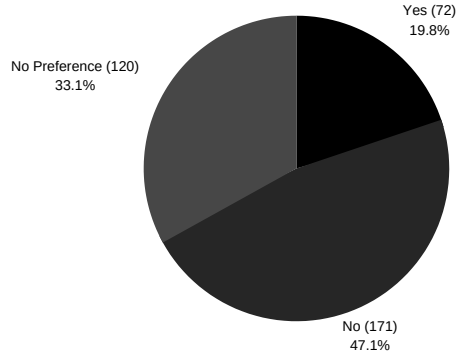

# RETURN TO LEARN STAFF SURVEY

FINAL  
RESULTS

Aledo ISD Return to  
Learn Staff Survey

**83.2%**

Response Rate

Survey Response by  
Campus/Department  
(choose all that apply)

Teachers ONLY: Interested in being  
remote/virtual teacher in your grade  
level/content area?